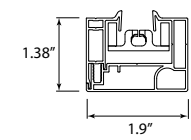

Section A:A
Standard ZipTrack Side Channels:

CROWN | EVO100 Gravity Drop Shade System