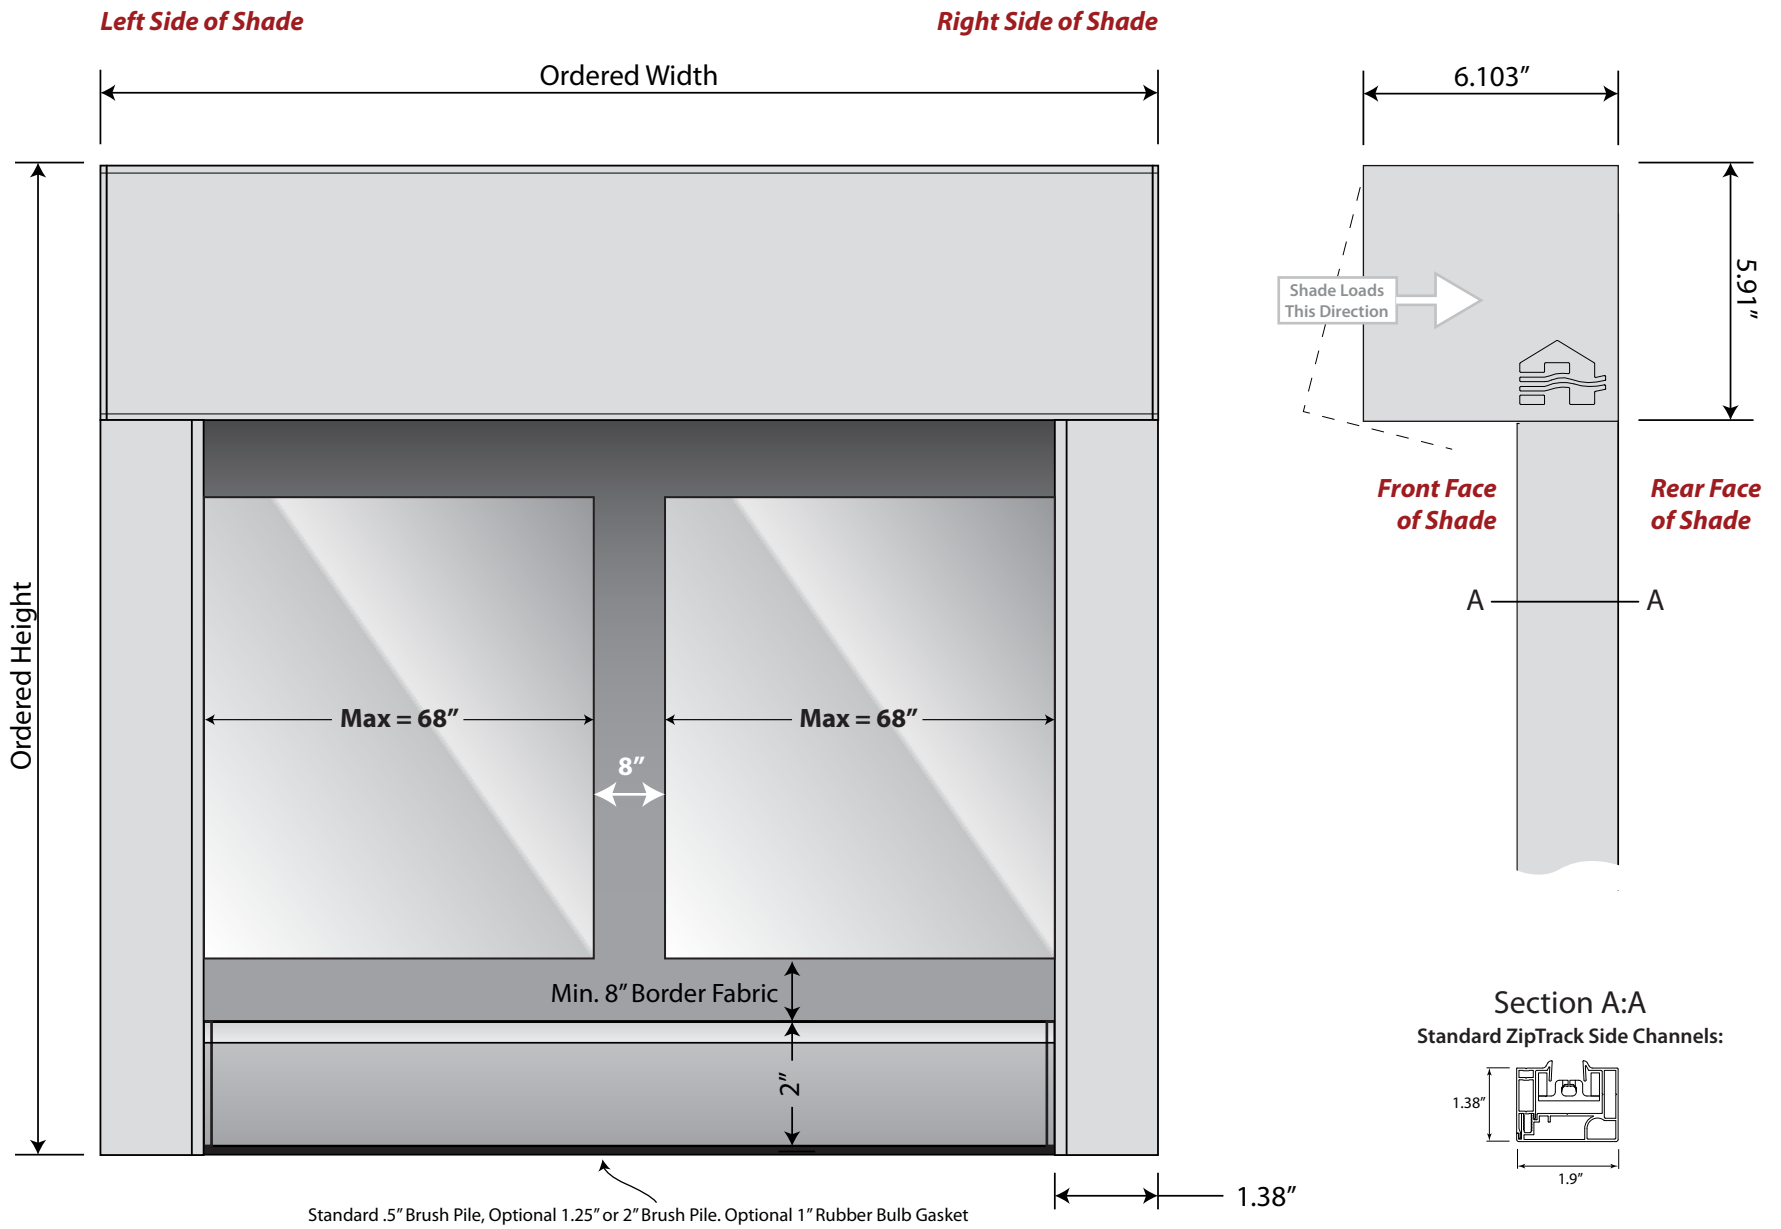

## CROWN | EVO150 Crystal Gravity Drop Shade System