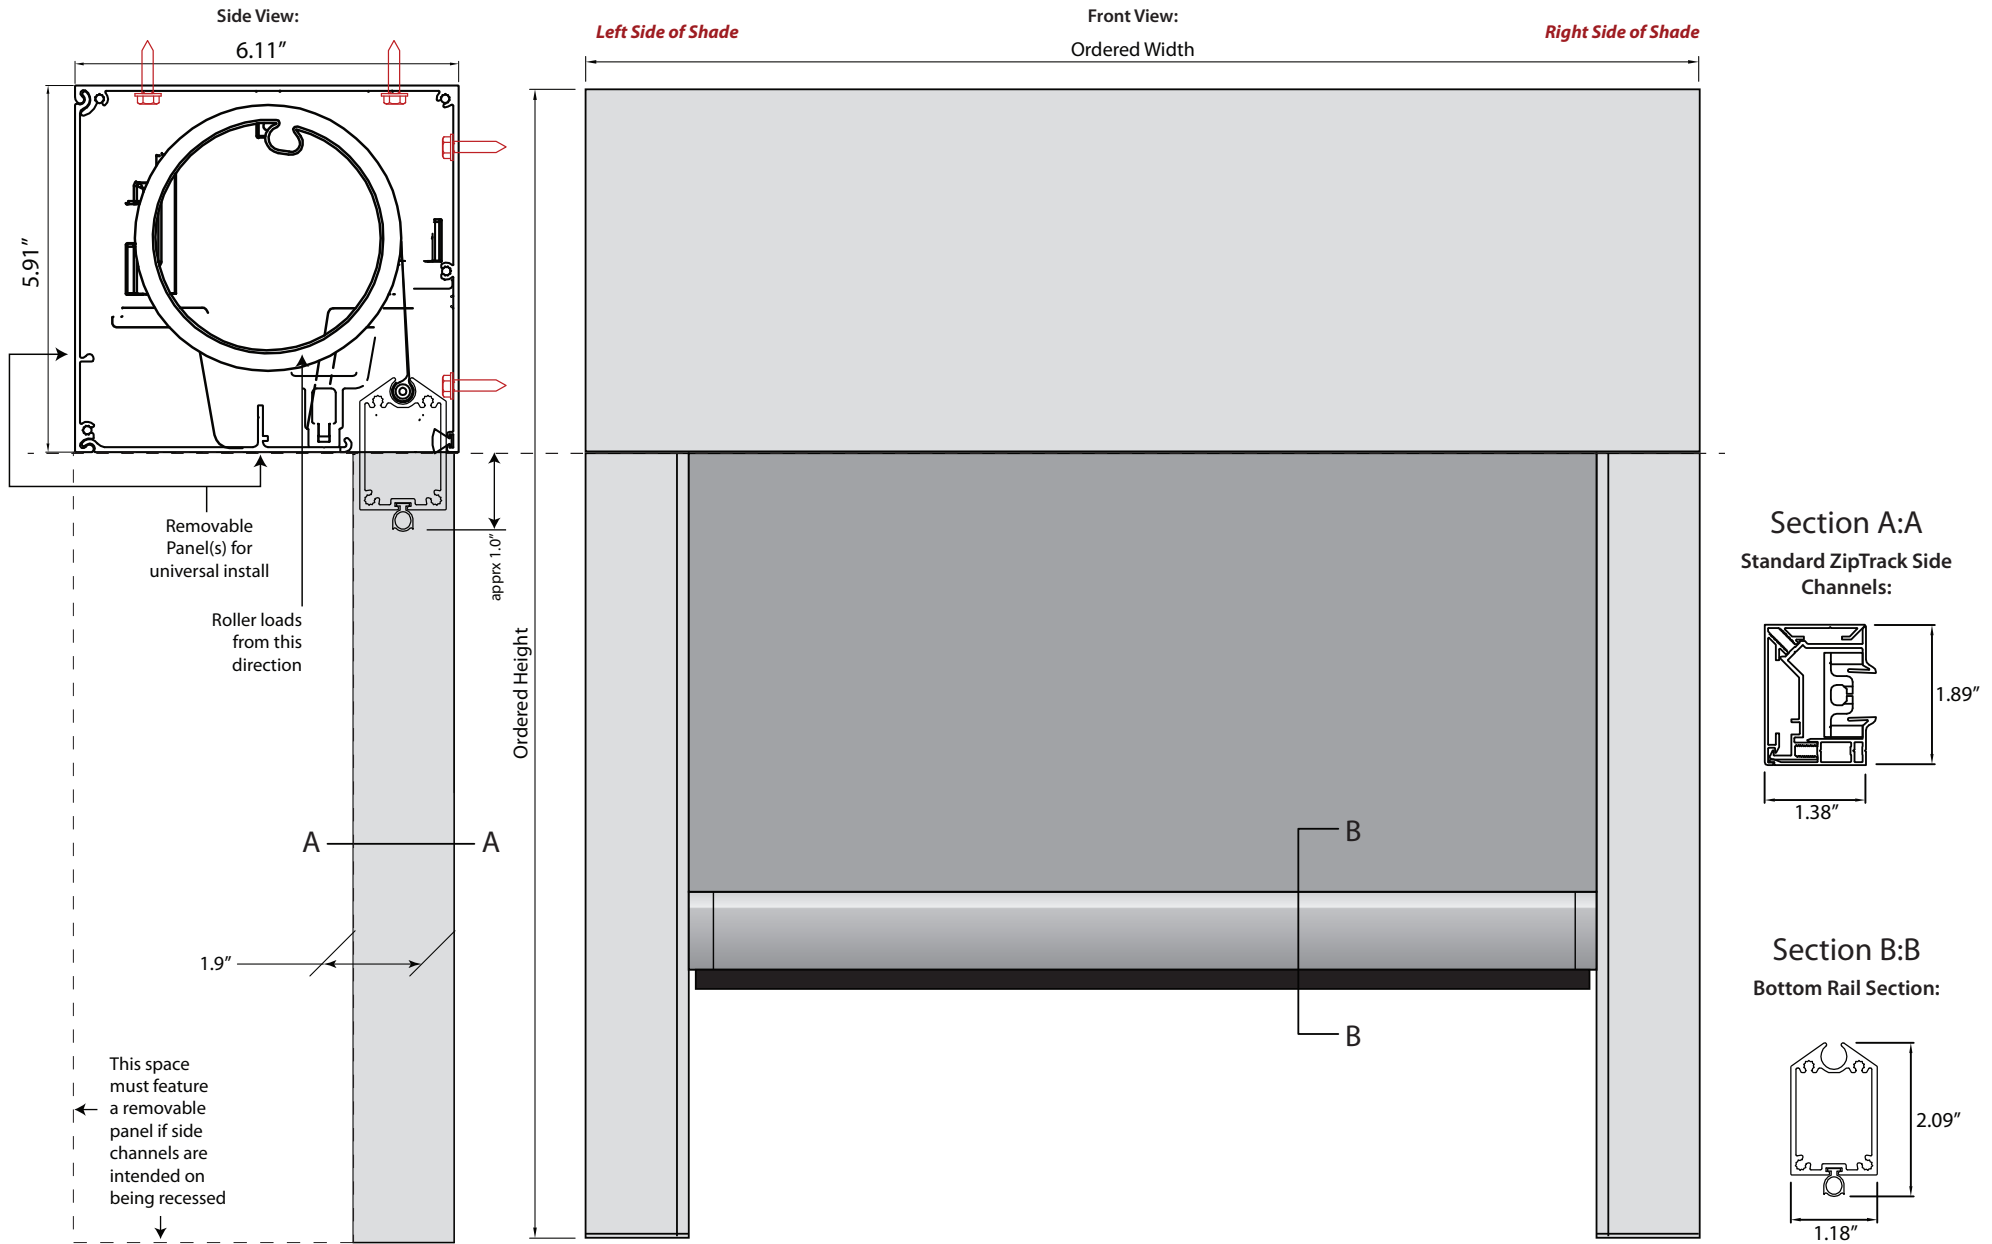

# CROWN | RECESSED Gravity Drop Shade System

## Crown Recessed Gravity Drop Shade Details

Crown Built R-150 Shade

By: Jared Grodnitzky Date: 8/30/2018 Rev:1

Crown Shade Company Baltimore, Maryland 21237 crownshadeco.com|800.445.5557