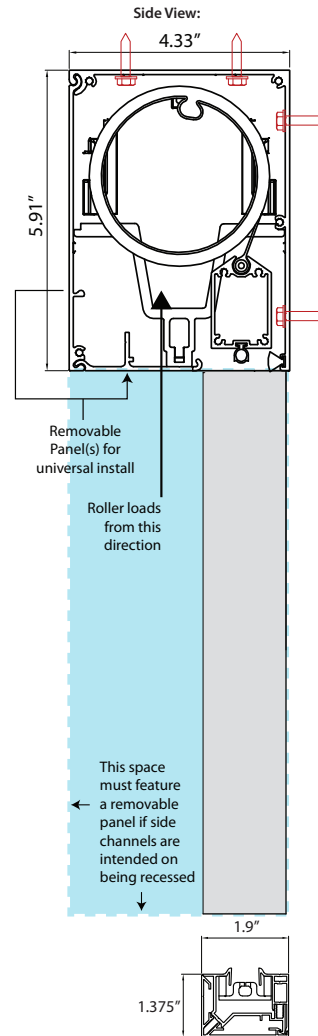

CROWN | EVO 100 Slim Gravity Drop Shade System

For Fully Recessed Side Channels & Head Box Installations - Important Design Note!

Standard Method:

Crown provides standard 1.9" side channels and customer must provide a removable panel in the blue area shown below. This is required in order to have enough room to insert and/or remove the shade roller into the head box.

Optional Method:

Crown provides standard optional 4.33" side channels which is of a 3-piece design. The front piece is removable to allow for shade roller to be inserted into head box.

Optional Full Depth Side Channels: