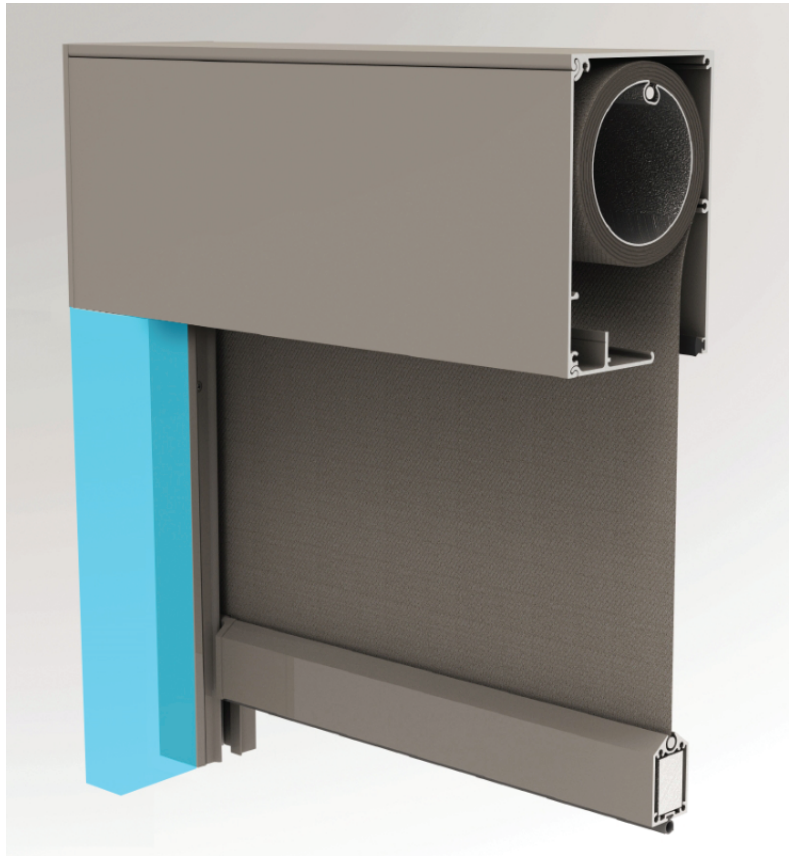

CROWN | EVO 100 Slim Gravity Drop Shade System

Crown Evo-100 Slim Recessed Gravity Drop Shade Details

By: Jared Grodnitzky Date: 2/19/2018 Rev:2

Crown Shade Company Baltimore, Maryland 21237 crownshadeco.com|800.445.5557

CROWN | EVO 100 Slim Gravity Drop Shade System

For Fully Recessed Side Channels & Head Box Installations - Important Design Note!

Standard Method:

Crown provides standard 1.9" side channels and customer must provide a removable panel in the blue area shown below. This is required in order to have enough room to insert and/or remove the shade roller into the head box.

Optional Method:

Crown provides standard optional 4.33" side channels which is of a 3-piece design. The front piece is removable to allow for shade roller to be inserted into head box.

Optional Full Depth Side Channels: