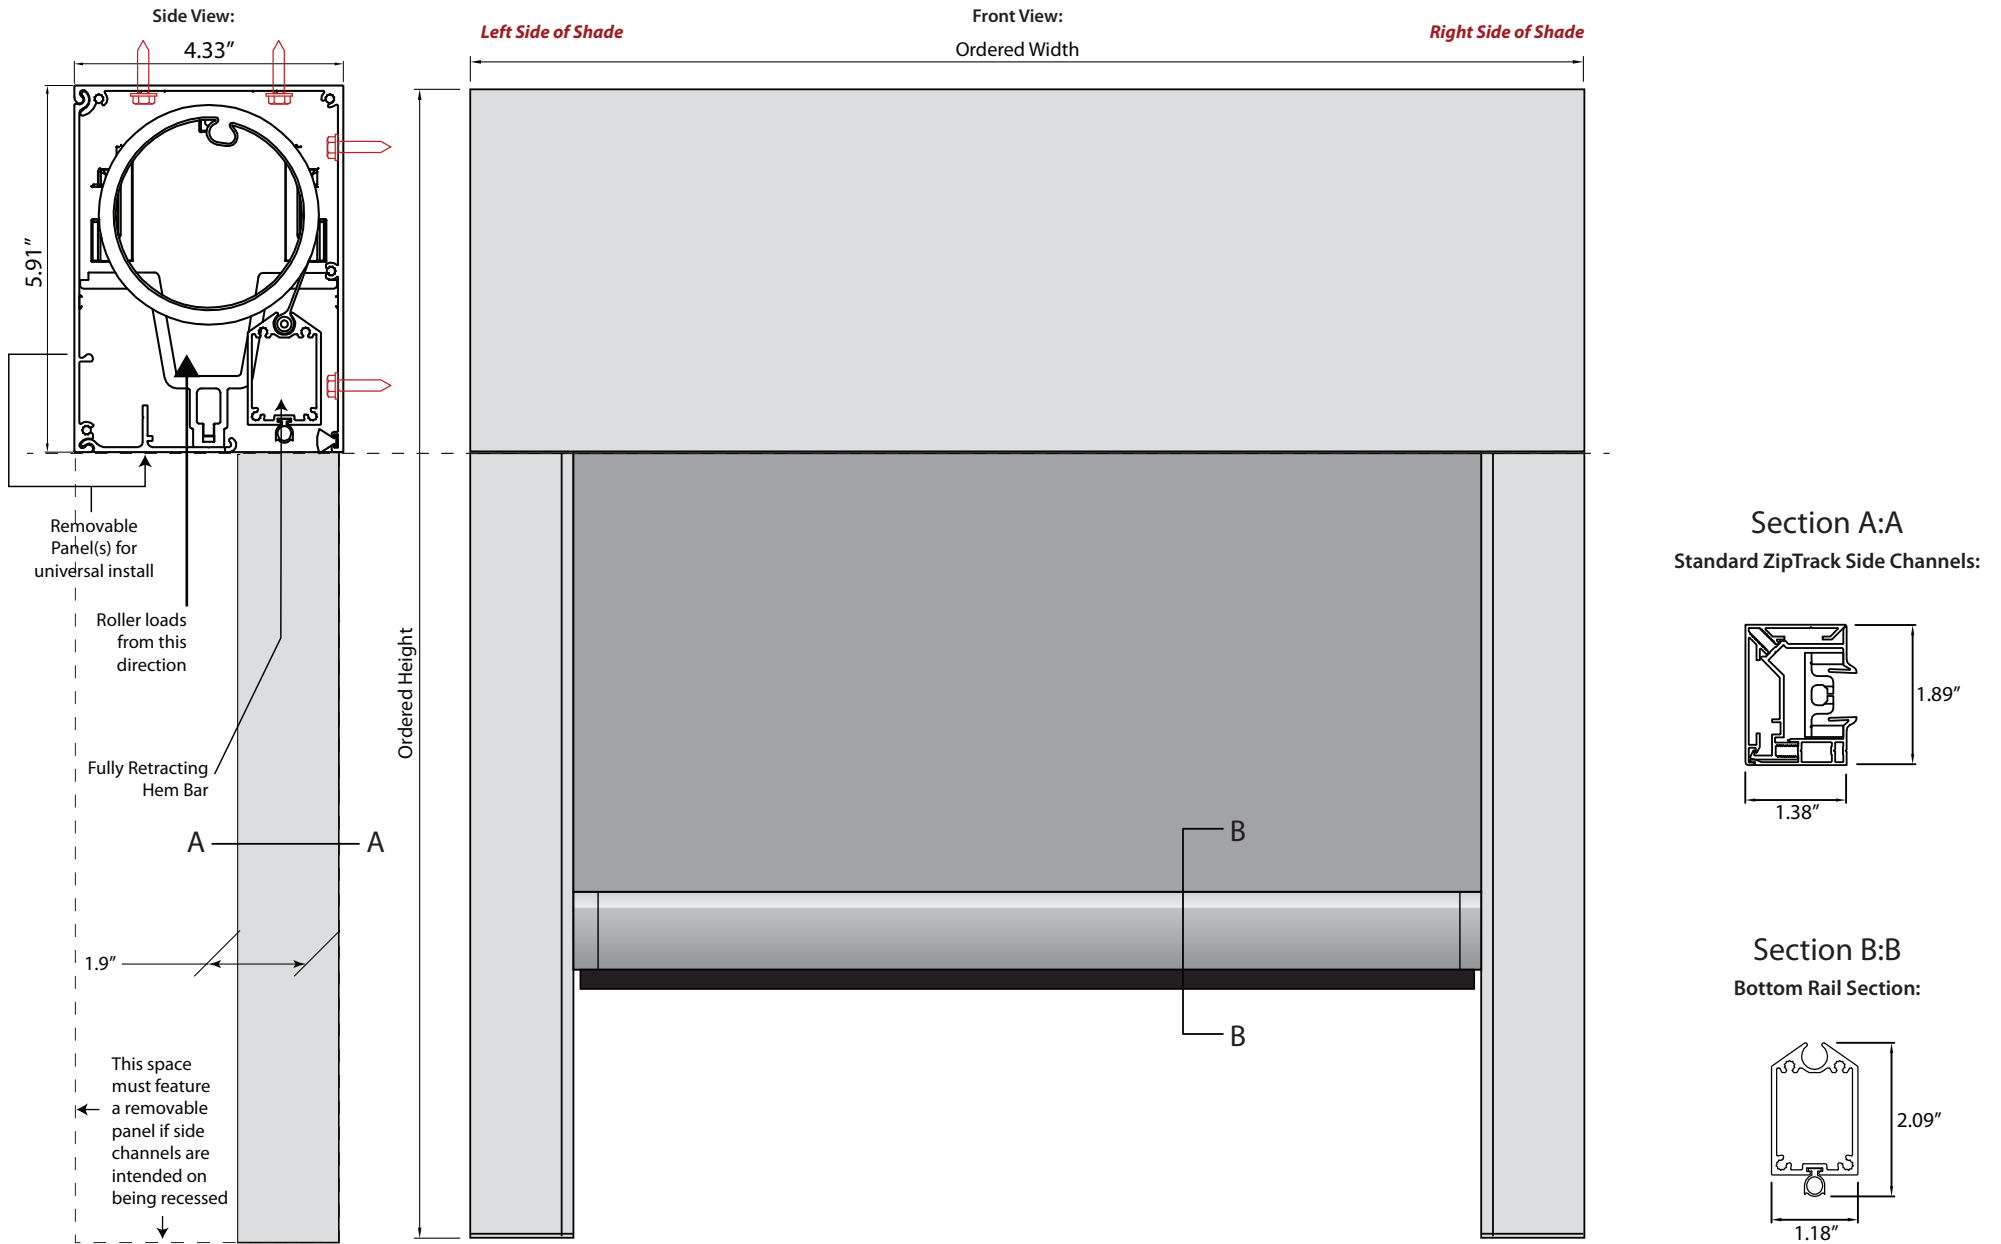

CROWN | EVO 100 Slim Gravity Drop Shade System

Crown Evo-100 Slim Recessed Gravity Drop Shade Details

By: Jared Grodnitzky Date: 2/19/2018 Rev:2

Crown Shade Company Baltimore, Maryland 21237 crownshadeco.com|800.445.5557

CROWN | EVO 100 Slim Gravity Drop Shade System

For Fully Recessed Side Channels & Head Box Installations - Important Design Note!

Standard Method:

Crown provides standard 1.9" side channels and customer must provide a removable panel in the blue area shown below. This is required in order to have enough room to insert and/or remove the shade roller into the head box.

Optional Method:

Crown provides standard optional 4.33" side channels which is of a 3-piece design. The front piece is removable to allow for shade roller to be inserted into head box.

Optional Full Depth Side Channels: