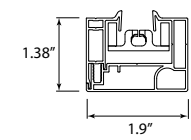

Section A:A
Standard ZipTrack Side Channels:

CROWN | EVO100 Gravity Drop Shade System

CROWN | EVO150 Gravity Drop Shade System

CROWN | EVO100 Cable Guide Gravity Drop Shade System

CROWN | EVO150 Cable Guide Gravity Drop Shade System