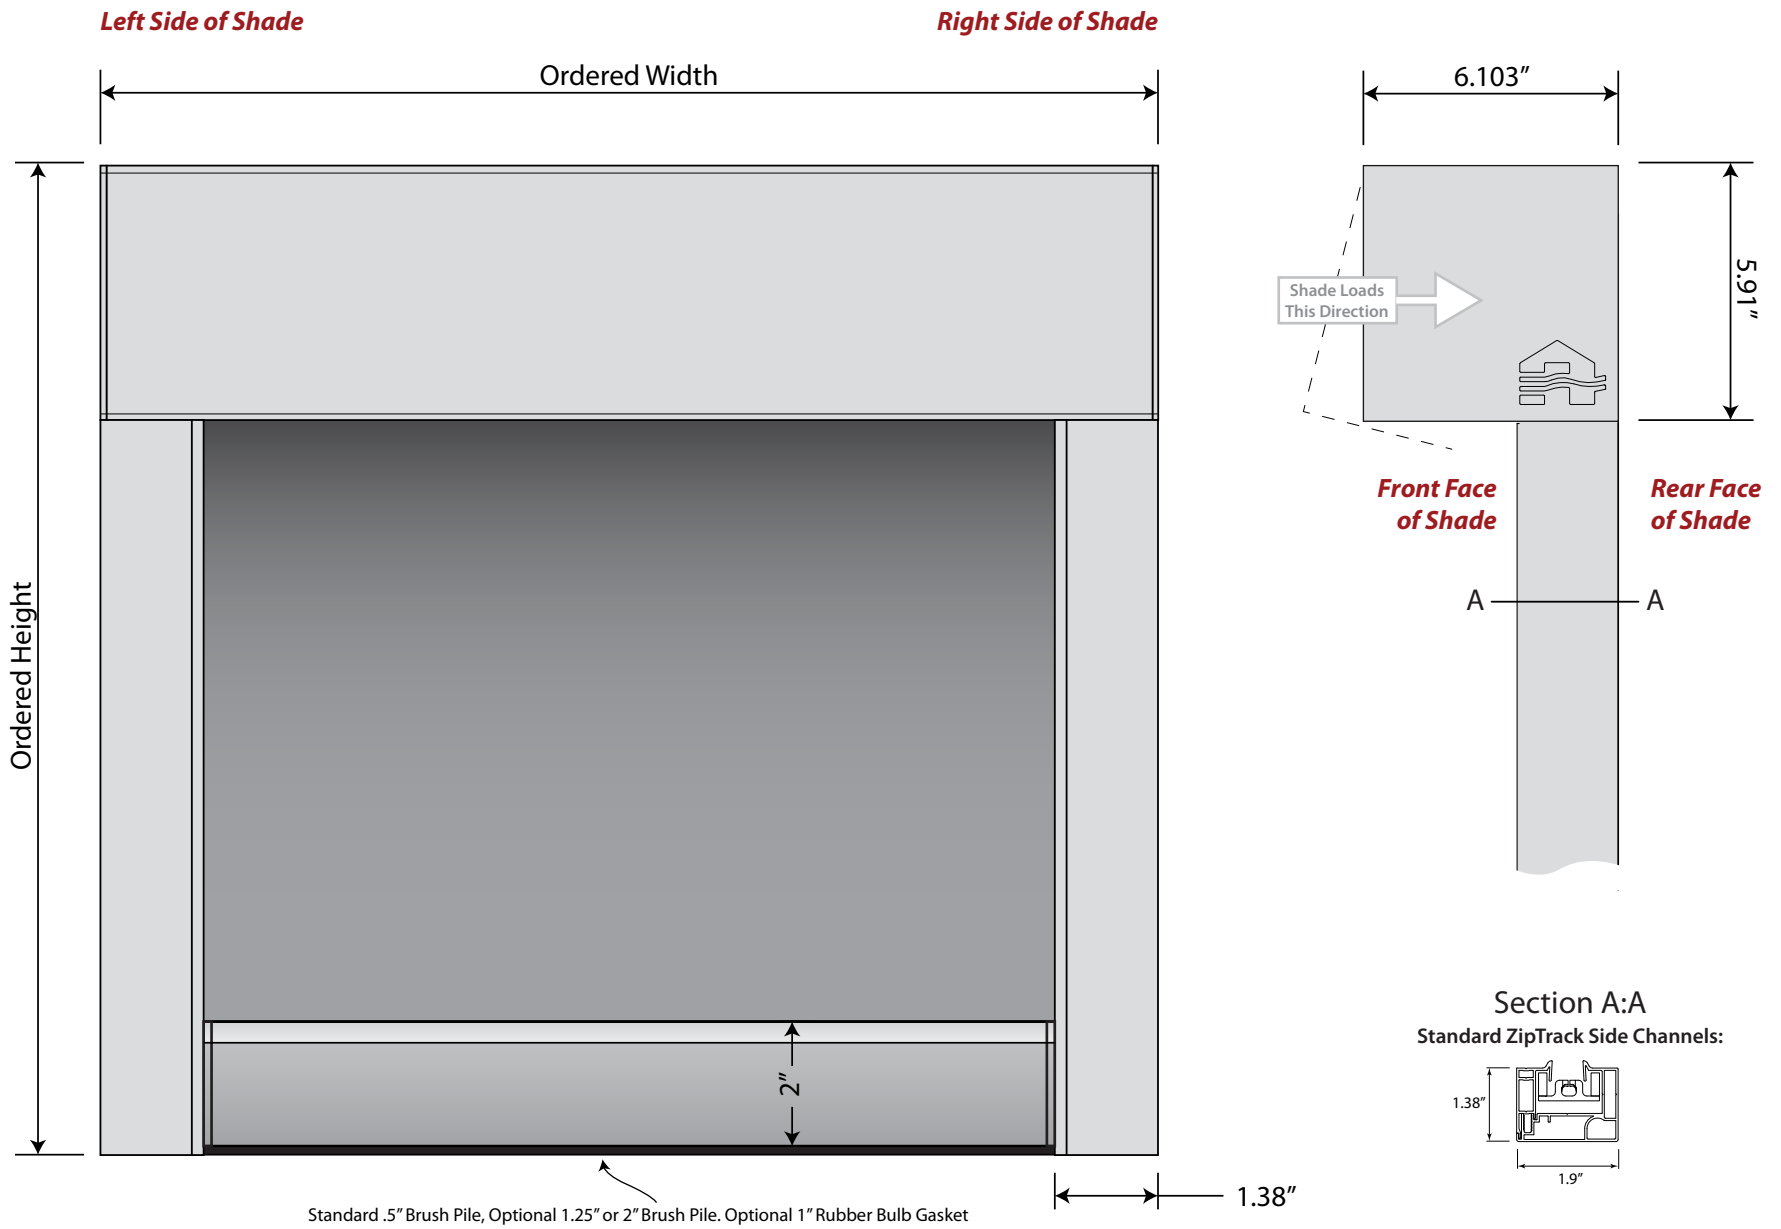

Section A:A
Standard ZipTrack Side Channels:

CROWN | EVO100 Gravity Drop Shade System

CROWN | EVO150 Gravity Drop Shade System

CROWN | EVO100 Cable Guide Gravity Drop Shade System

CROWN | EVO150 Cable Guide Gravity Drop Shade System

Side View

Front View

CROWN | EVO100/150 Wire Guide Gravity Drop Shade System

CROWN | EVO150 Crystal Gravity Drop Shade System

CROWN | EVO150 Crystal Gravity Drop Shade System