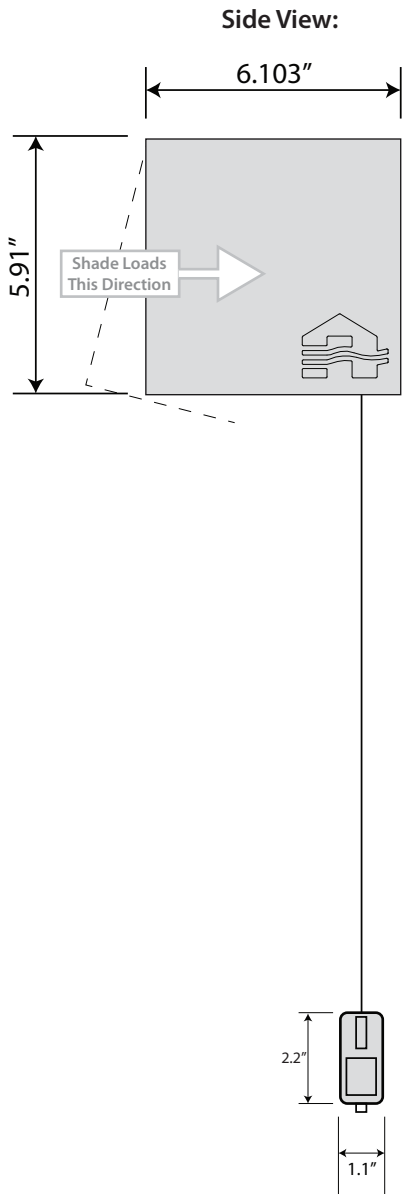

Section A:A
Standard ZipTrack Side Channels:

CROWN | EVO100 Gravity Drop Shade System

CROWN | EVO150 Gravity Drop Shade System

CROWN | EVO100 Cable Guide Gravity Drop Shade System

CROWN | EVO150 Cable Guide Gravity Drop Shade System

Side View

Front View

CROWN | EVO100/150 Wire Guide Gravity Drop Shade System

CROWN | EVO150 Crystal Gravity Drop Shade System

CROWN | EVO150 Crystal Gravity Drop Shade System