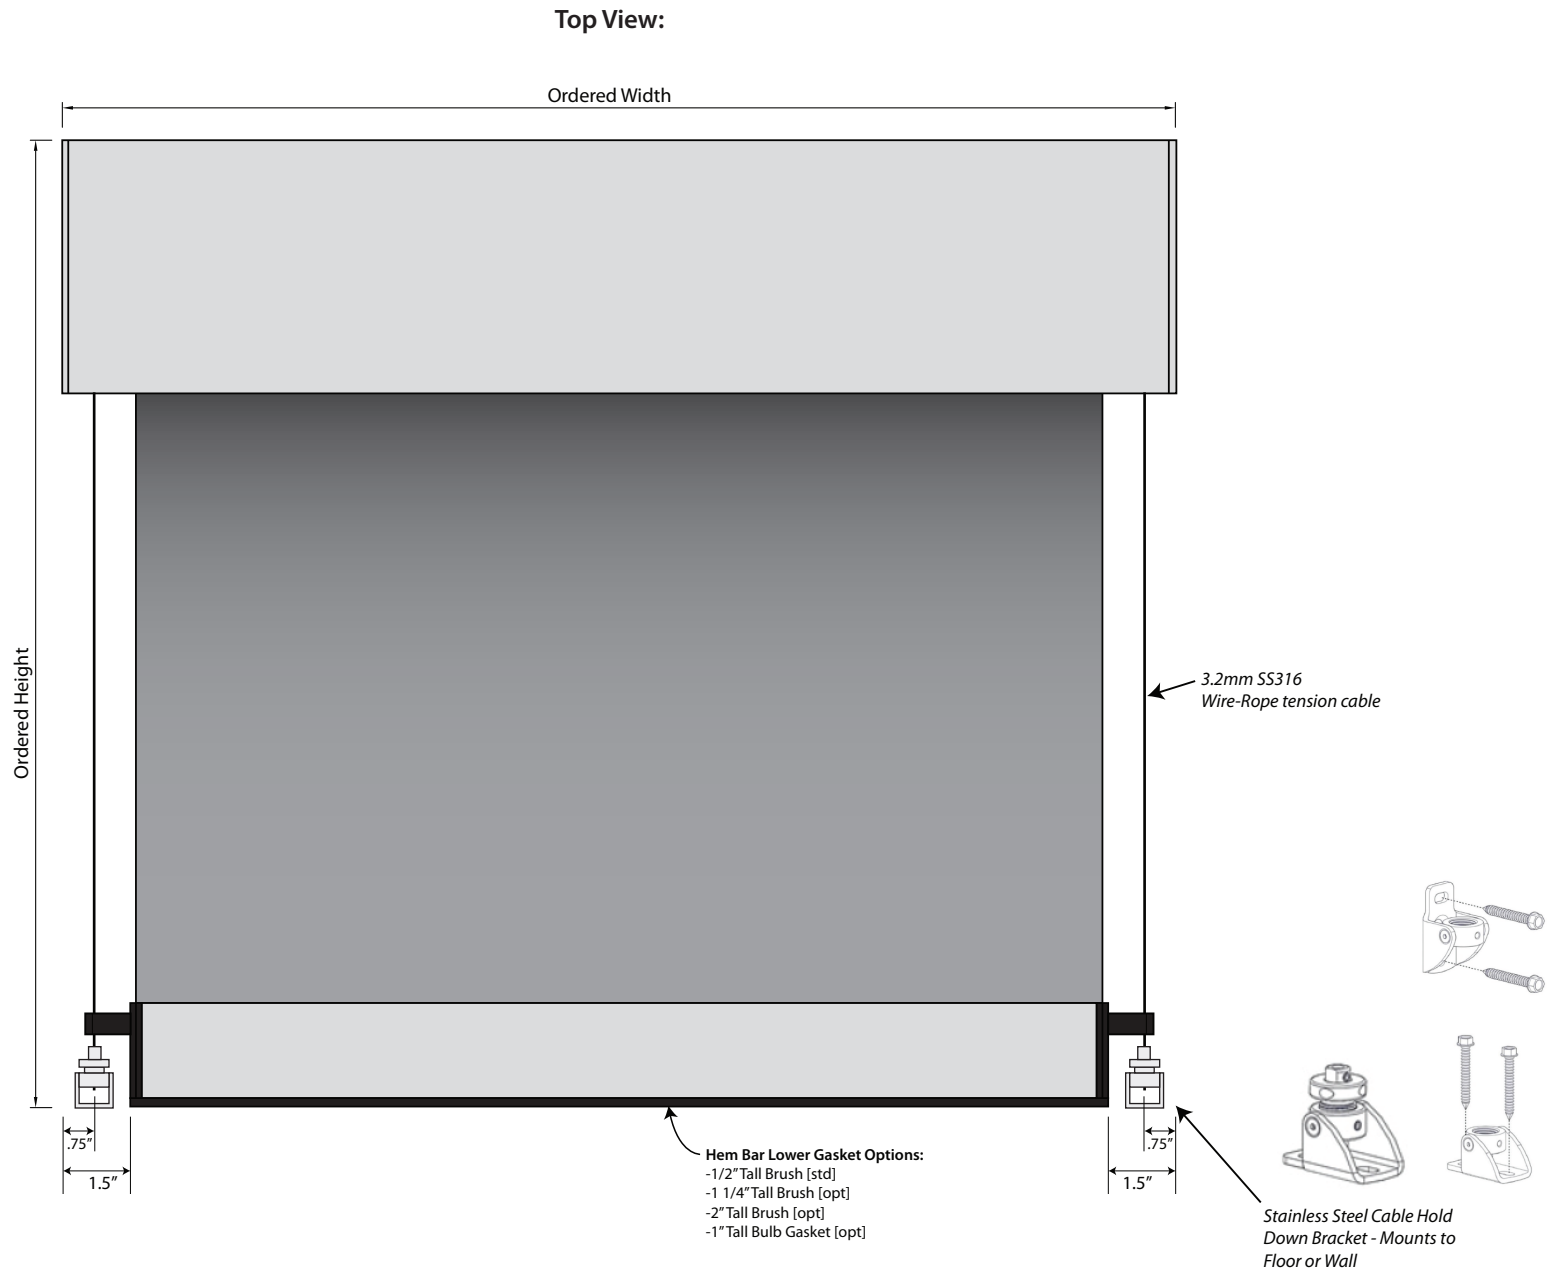

Section A:A
Standard ZipTrack Side Channels:

CROWN | EVO100 Gravity Drop Shade System

CROWN | EVO150 Gravity Drop Shade System

CROWN | EVO100 Cable Guide Gravity Drop Shade System

CROWN | EVO150 Cable Guide Gravity Drop Shade System

Side View

Front View

CROWN | EVO100/150 Wire Guide Gravity Drop Shade System

CROWN | EVO150 Crystal Gravity Drop Shade System

CROWN | EVO150 Crystal Gravity Drop Shade System