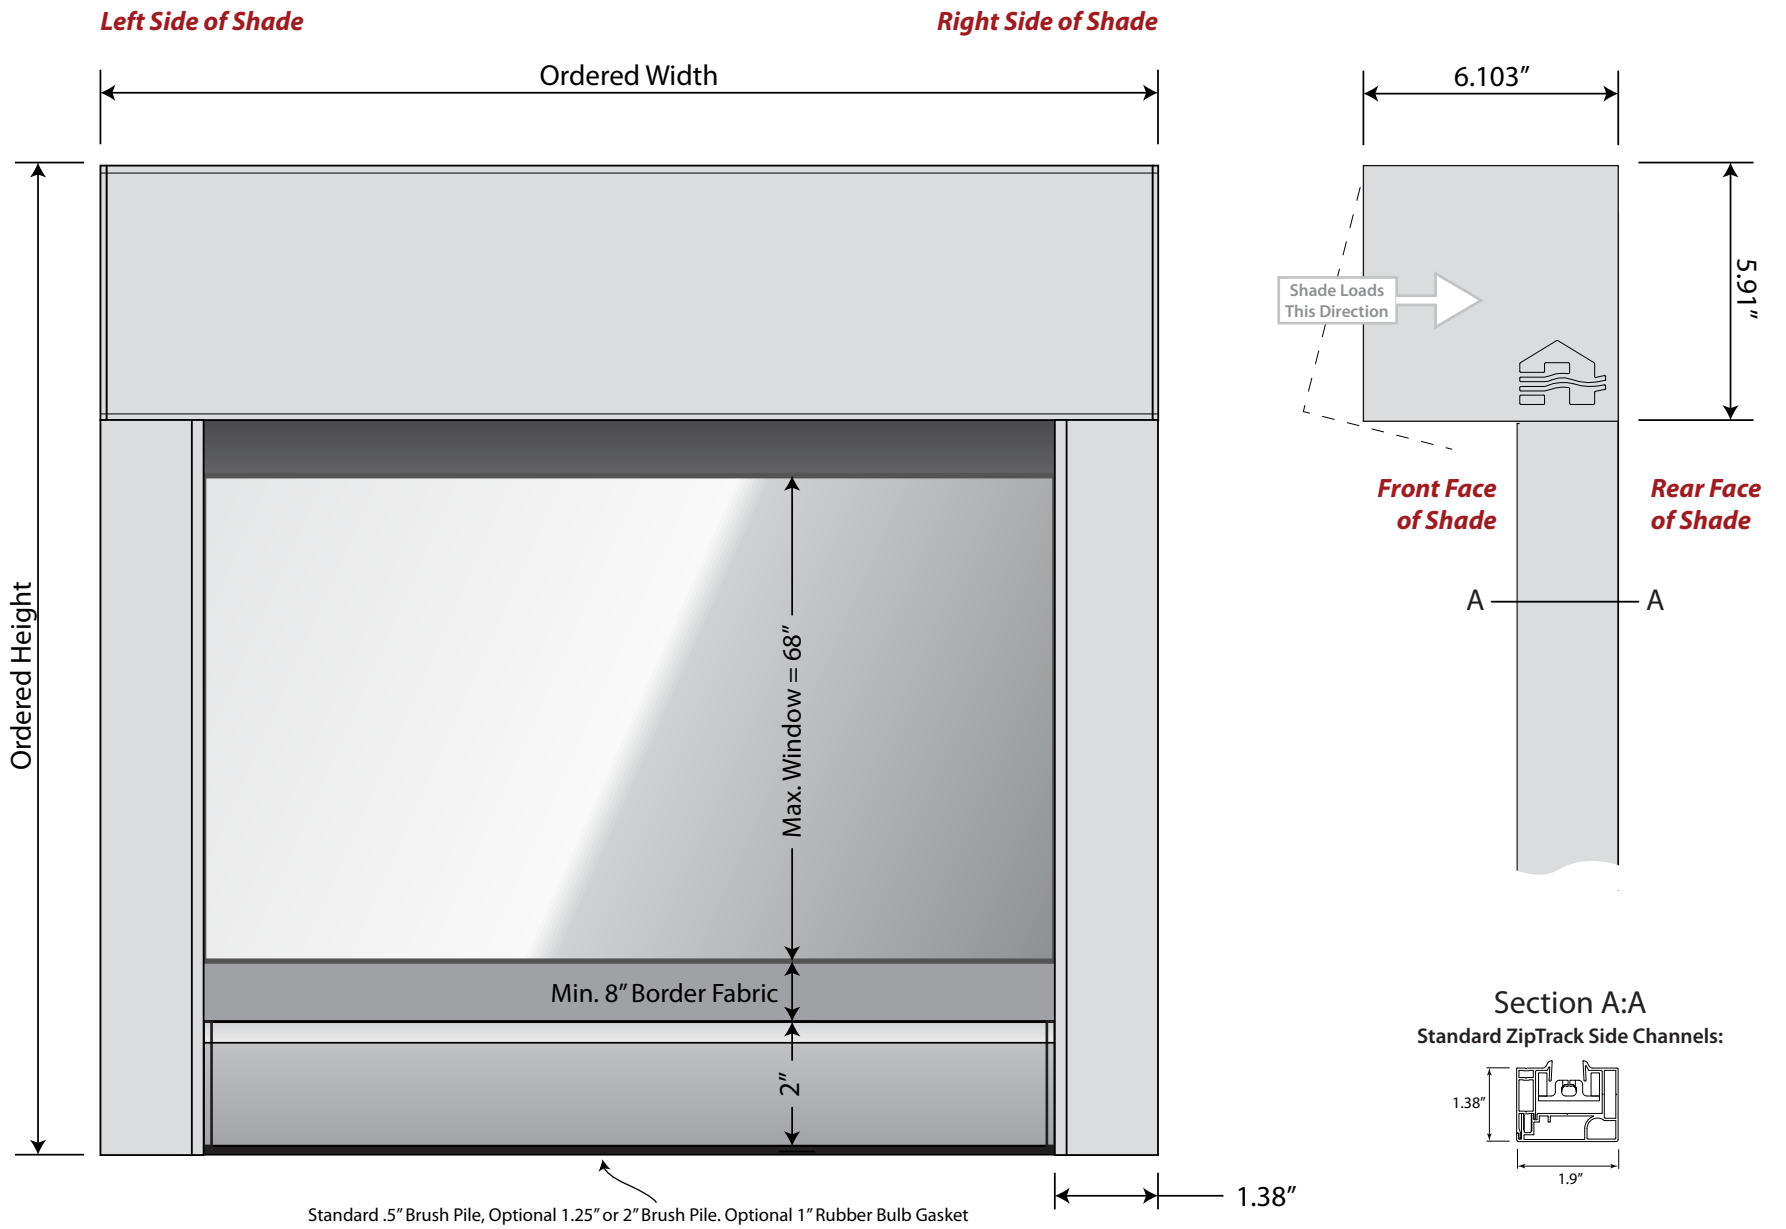

Section A:A
Standard ZipTrack Side Channels:

CROWN | EVO100 Gravity Drop Shade System

CROWN | EVO150 Gravity Drop Shade System

CROWN | EVO100 Cable Guide Gravity Drop Shade System

CROWN | EVO150 Cable Guide Gravity Drop Shade System

Side View

Front View

CROWN | EVO100/150 Wire Guide Gravity Drop Shade System

CROWN | EVO150 Crystal Gravity Drop Shade System

CROWN | EVO150 Crystal Gravity Drop Shade System