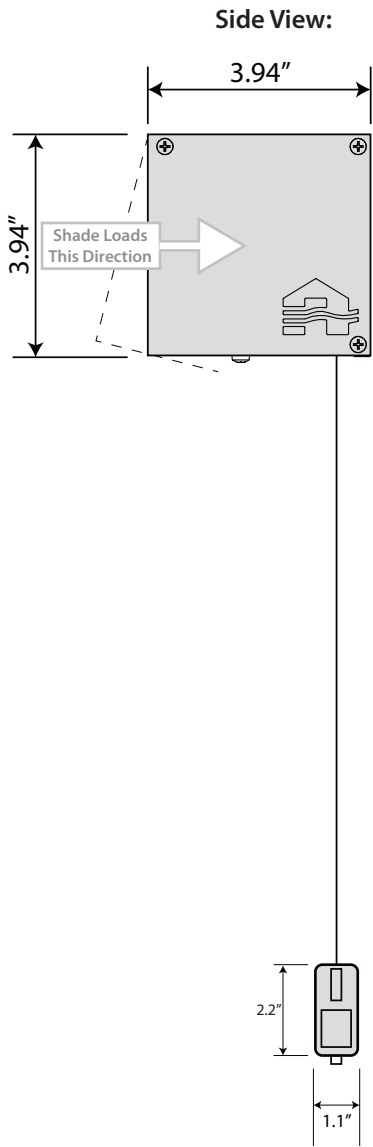

Section A:A
Standard ZipTrack Side Channels:

CROWN | EVO100 Gravity Drop Shade System

CROWN | EVO150 Gravity Drop Shade System

CROWN | EVO100 Cable Guide Gravity Drop Shade System

CROWN | EVO150 Cable Guide Gravity Drop Shade System

Side View

Front View

CROWN | EVO100/150 Wire Guide Gravity Drop Shade System

CROWN | EVO150 Crystal Gravity Drop Shade System

CROWN | EVO150 Crystal Gravity Drop Shade System