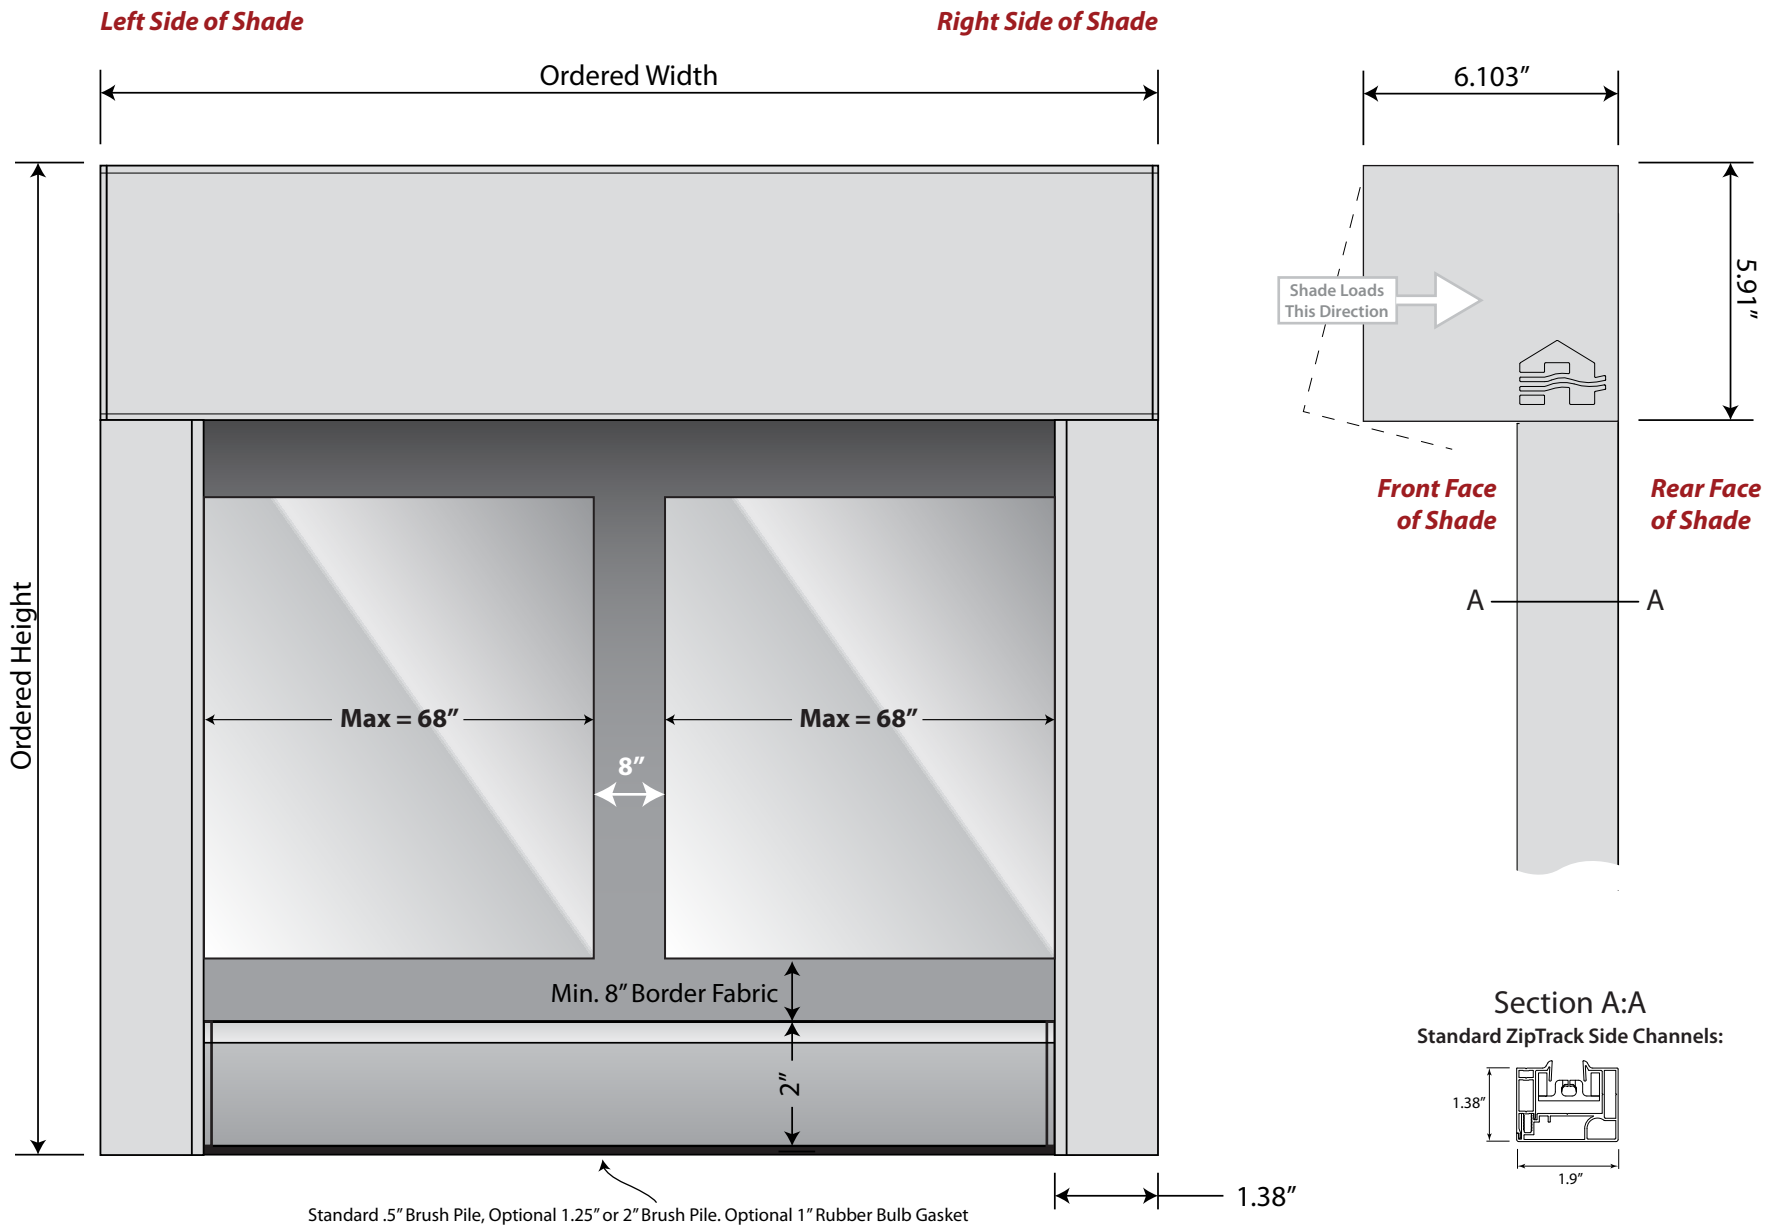

Section A:A
Standard ZipTrack Side Channels:

CROWN | EVO100 Gravity Drop Shade System

CROWN | EVO150 Gravity Drop Shade System

CROWN | EVO100 Cable Guide Gravity Drop Shade System

CROWN | EVO150 Cable Guide Gravity Drop Shade System

Side View

Front View

CROWN | EVO100/150 Wire Guide Gravity Drop Shade System

CROWN | EVO150 Crystal Gravity Drop Shade System

CROWN | EVO150 Crystal Gravity Drop Shade System