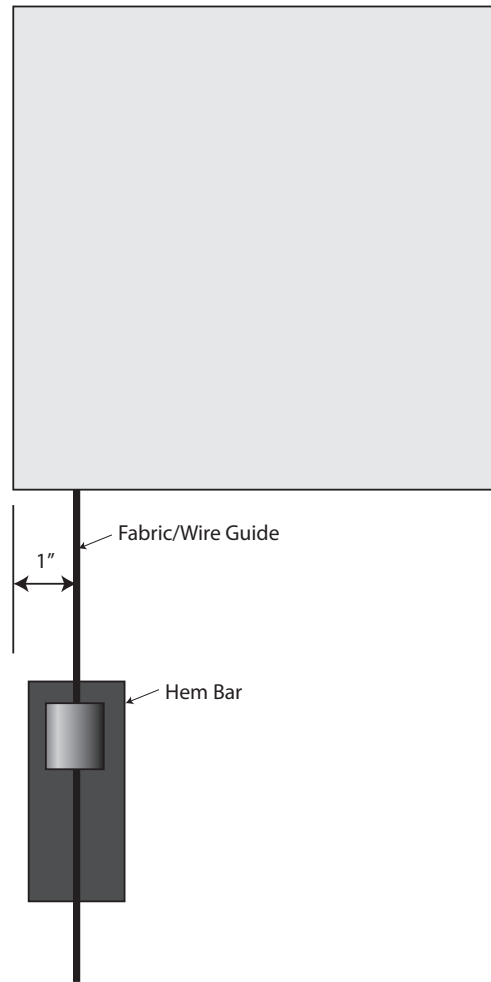

Section A:A
Standard ZipTrack Side Channels:

CROWN | EVO100 Gravity Drop Shade System

CROWN | EVO150 Gravity Drop Shade System

CROWN | EVO100 Cable Guide Gravity Drop Shade System

CROWN | EVO150 Cable Guide Gravity Drop Shade System

Side View

Front View

CROWN | EVO100/150 Wire Guide Gravity Drop Shade System

CROWN | EVO150 Crystal Gravity Drop Shade System

CROWN | EVO150 Crystal Gravity Drop Shade System