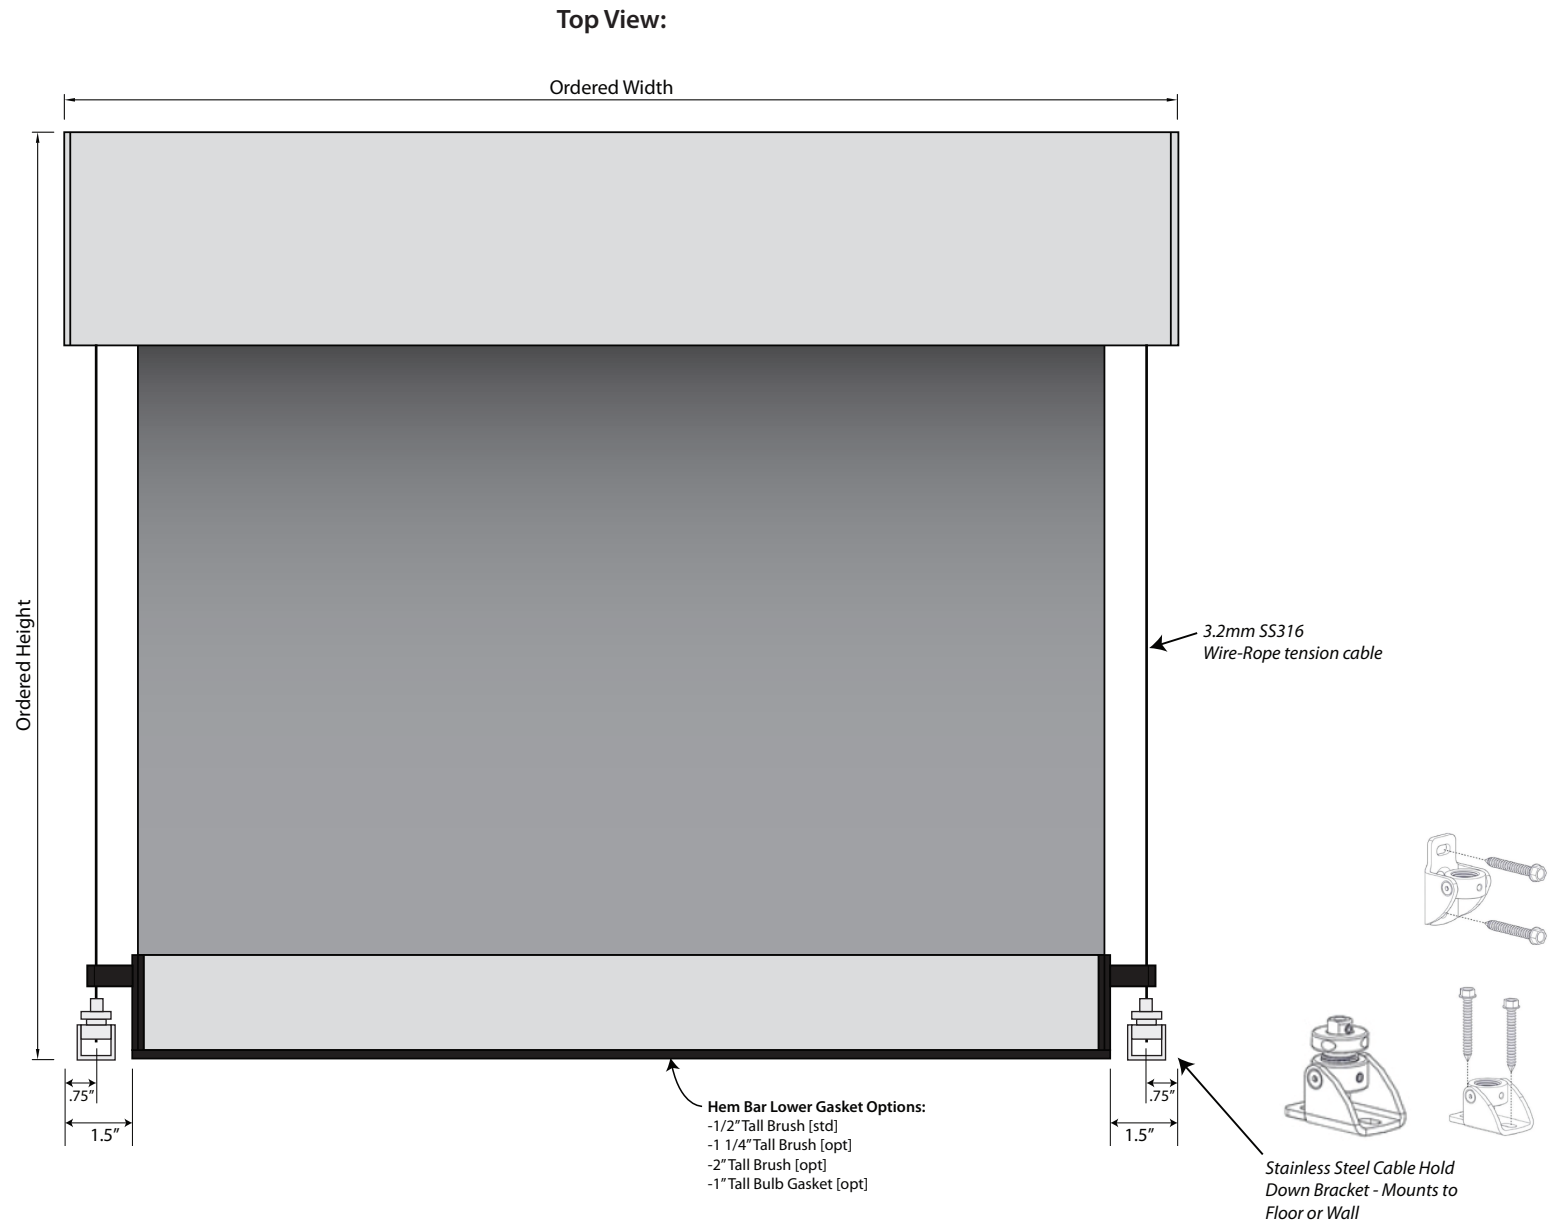

Section A:A
Standard ZipTrack Side Channels:

CROWN | EVO100 Gravity Drop Shade System

CROWN | EVO150 Gravity Drop Shade System

CROWN | EVO100 Cable Guide Gravity Drop Shade System

CROWN | EVO150 Cable Guide Gravity Drop Shade System

Side View

Front View

CROWN | EVO100/150 Wire Guide Gravity Drop Shade System

CROWN | EVO150 Crystal Gravity Drop Shade System

CROWN | EVO150 Crystal Gravity Drop Shade System