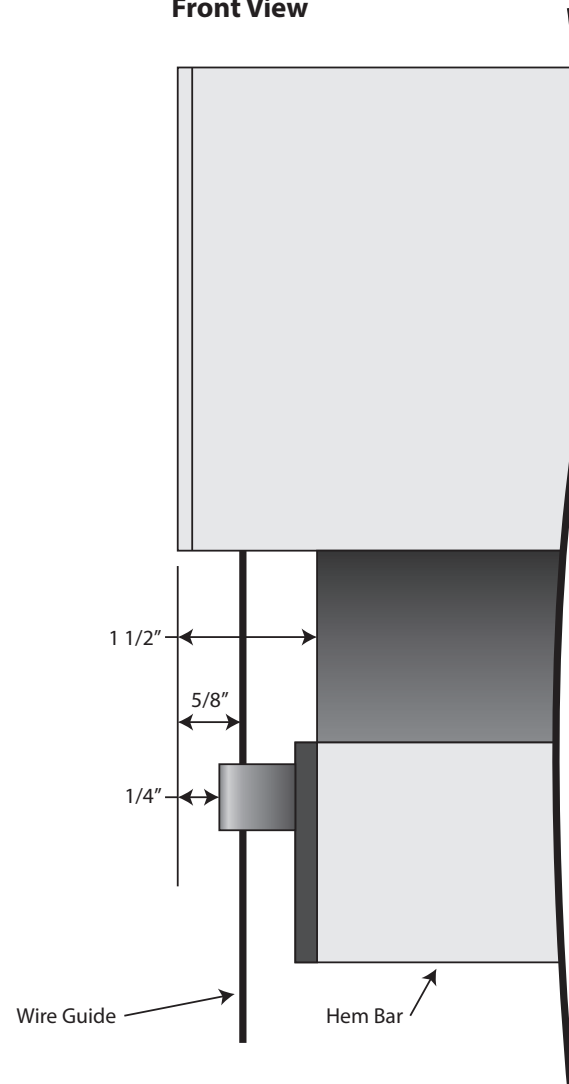

Section A:A
Standard ZipTrack Side Channels:

CROWN | EVO100 Gravity Drop Shade System

CROWN | EVO150 Gravity Drop Shade System

CROWN | EVO100 Cable Guide Gravity Drop Shade System

CROWN | EVO150 Cable Guide Gravity Drop Shade System

Side View

Front View

CROWN | EVO100/150 Wire Guide Gravity Drop Shade System

CROWN | EVO150 Crystal Gravity Drop Shade System

CROWN | EVO150 Crystal Gravity Drop Shade System