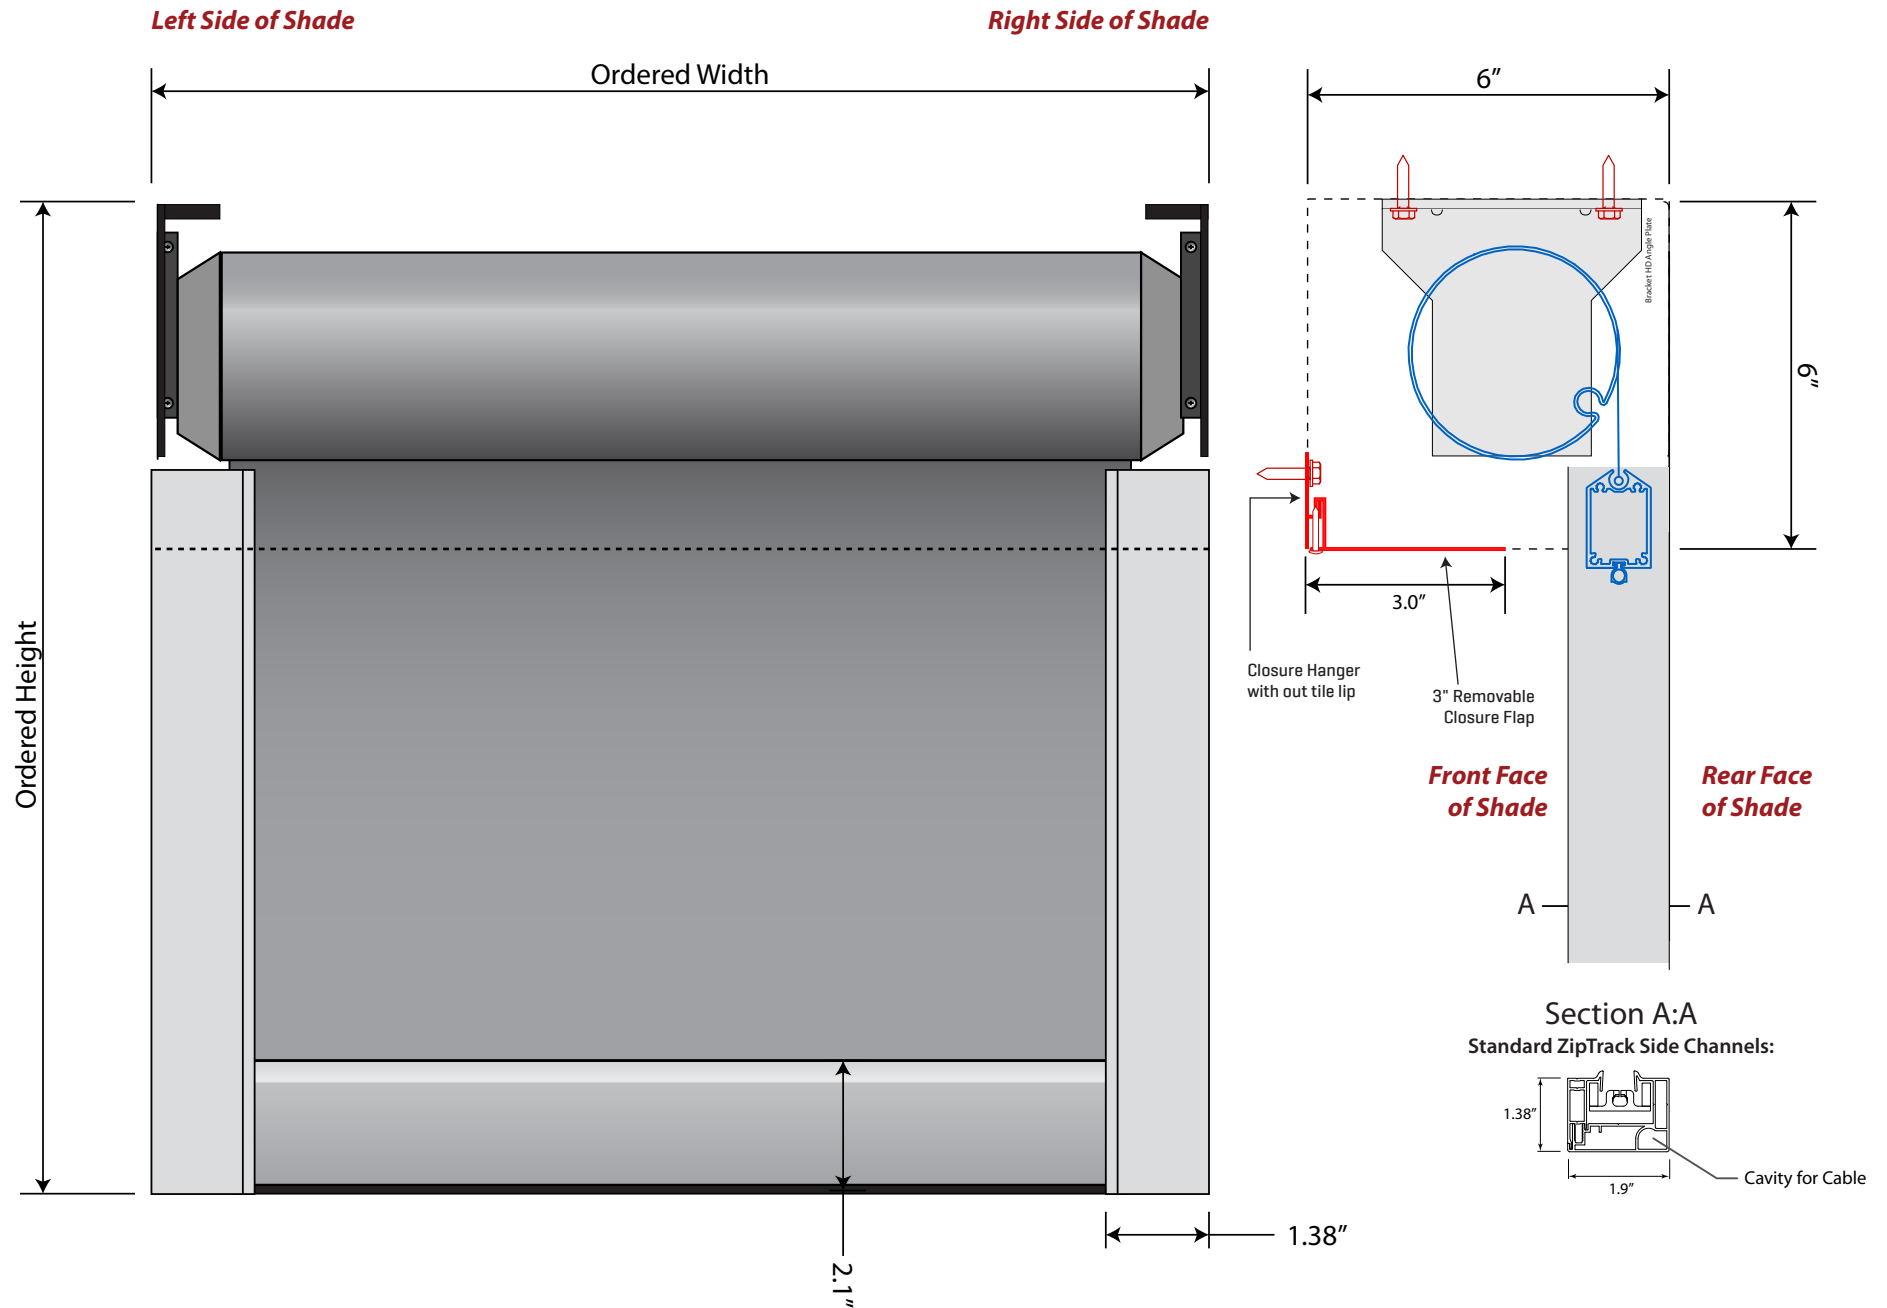

# RENSON | 6x6 Recessed Gravity Drop Shade System

## Renson 6x6 Recessed ZipTrack System

Shop Drawing

By: Jared Grodnitzky Date: 4/13/2017 Rev:1