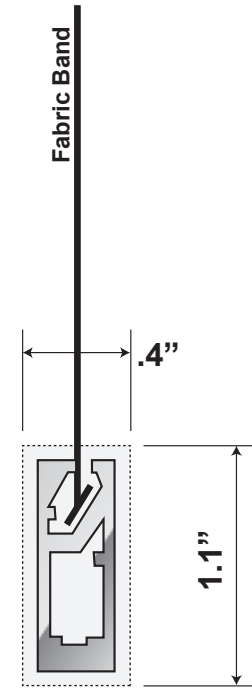

Optional External Hem Bar Section Detail

Fabric Wrapped Designer Exposed Bar*

Color Options:
White, Bronze, Black, Anodized, Custom

Designer Exposed Bar

Color Options:
White, Bronze, Black, Anodized, Custom

Slim Architectural Exposed Bar

Color Options:
White, Bronze, Black, Anodized, Custom

Ultimate Exposed Bar

Color Options:
Chrome, Natural Alum, Stainless Steel

Light Blocking
Brush Insert
(Standard when side channels
are specified)

*Fabric Wrapped Designer hem bar is not available with all fabrics

Scale 1:1