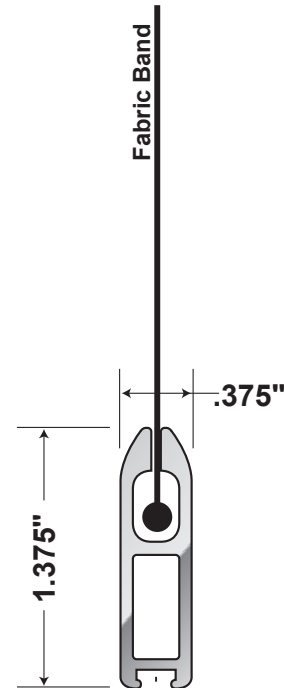

Optional External Hem Bar Section Detail

Fabric Wrapped Designer Exposed Bar*

Color Options:
White, Bronze, Black, Anodized, Custom

Designer Exposed Bar

Color Options:
White, Bronze, Black, Anodized, Custom

Slim Architectural Exposed Bar

Color Options:
White, Bronze, Black, Anodized, Custom

Ultimate Exposed Bar

Color Options:
Chrome, Natural Alum, Stainless Steel

Light Blocking
Brush Insert
(Standard when side channels
are specified)

*Fabric Wrapped Designer hem bar is not available with all fabrics

Scale 1:1