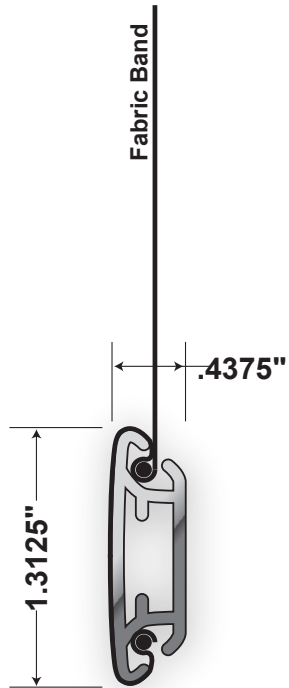

Optional External Hem Bar Section Detail

Fabric Wrapped Designer Exposed Bar*

Color Options:
White, Bronze, Black, Anodized, Custom

Designer Exposed Bar

Color Options:
White, Bronze, Black, Anodized, Custom

Slim Architectural Exposed Bar

Color Options:
White, Bronze, Black, Anodized, Custom

Ultimate Exposed Bar

Color Options:
Chrome, Natural Alum, Stainless Steel

Light Blocking
Brush Insert
(Standard when side channels
are specified)

*Fabric Wrapped Designer hem bar is not available with all fabrics

Scale 1:1