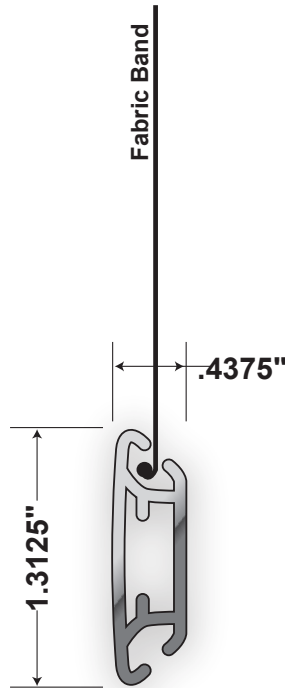

Optional External Hem Bar Section Detail

Fabric Wrapped Designer Exposed Bar*

Color Options:
White, Bronze, Black, Anodized, Custom

Designer Exposed Bar

Color Options:
White, Bronze, Black, Anodized, Custom

Slim Architectural Exposed Bar

Color Options:
White, Bronze, Black, Anodized, Custom

Ultimate Exposed Bar

Color Options:
Chrome, Natural Alum, Stainless Steel

Light Blocking
Brush Insert
(Standard when side channels
are specified)

*Fabric Wrapped Designer hem bar is not available with all fabrics

Scale 1:1